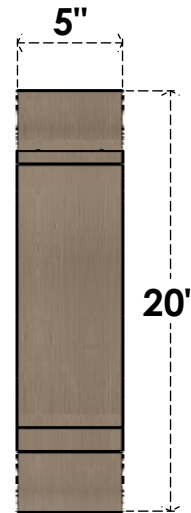

ITEM NUMBER: CORU05X20X20OLYRCPR

5"W X 20"D X 20"H SERIES 1 THIN OLYMPIC ROUGH CEDAR TIMBERTHANE
FAUX WOOD CORBEL, PRIMED

SIDE PROFILE

FRONT PROFILE

ISOMETRIC

EKENA MILLWORK
2300 WEST MAIN ST.
CLARKSVILLE, TX 75426
TOLL FREE: 866-607-0453
WWW.EKENAMILLWORK.COM

NOTES

1. INSTALLATION TO BE COMPLETED IN ACCORDANCE WITH MANUFACTURER'S SPECIFICATIONS.
2. DRAWING MAY NOT BE TO SCALE
3. THIS DRAWING IS INTENDED FOR DESIGN AND PLANNING PURPOSES ONLY.
4. ALL INFORMATION CONTAINED HEREIN WAS CURRENT AT THE TIME OF DEVELOPMENT BUT MUST BE REVIEWED AND APPROVED BY THE PRODUCT MANUFACTURER TO BE CONSIDERED ACCURATE.
5. TIMBERTHANE ARCHITECTURAL PRODUCTS ARE MADE FROM HIGH DENSITY URETHANE AND COME FACTORY PRIMED