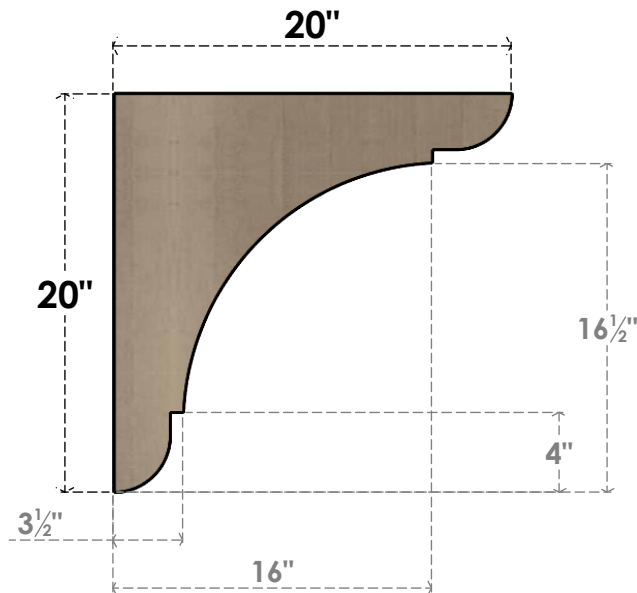

ITEM NUMBER: CORU05X20X20OLYRCPR

5"W X 20"D X 20"H SERIES 1 THIN OLYMPIC ROUGH CEDAR TIMBERTHANE
FAUX WOOD CORBEL, PRIMED

SIDE PROFILE

FRONT PROFILE

ISOMETRIC

EKENA MILLWORK
2300 WEST MAIN ST.
CLARKSVILLE, TX 75426
TOLL FREE: 866-607-0453
WWW.EKENAMILLWORK.COM

NOTES

1. INSTALLATION TO BE COMPLETED IN ACCORDANCE WITH MANUFACTURER'S SPECIFICATIONS.
2. DRAWING MAY NOT BE TO SCALE
3. THIS DRAWING IS INTENDED FOR DESIGN AND PLANNING PURPOSES ONLY.
4. ALL INFORMATION CONTAINED HEREIN WAS CURRENT AT THE TIME OF DEVELOPMENT BUT MUST BE REVIEWED AND APPROVED BY THE PRODUCT MANUFACTURER TO BE CONSIDERED ACCURATE.
5. TIMBERTHANE ARCHITECTURAL PRODUCTS ARE MADE FROM HIGH DENSITY URETHANE AND COME FACTORY PRIMED