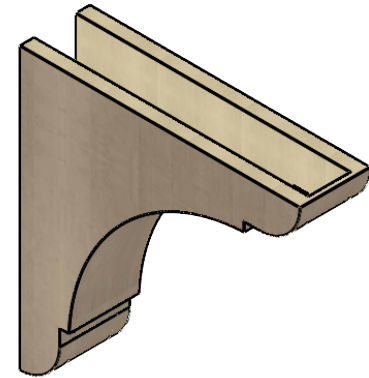

ITEM NUMBER: CORU05X20X20OLYRCPR

5"W X 20"D X 20"H SERIES 1 THIN OLYMPIC ROUGH CEDAR TIMBERTHANE
FAUX WOOD CORBEL, PRIMED

SIDE PROFILE

FRONT PROFILE

ISOMETRIC

EKENA MILLWORK
2300 WEST MAIN ST.
CLARKSVILLE, TX 75426
TOLL FREE: 866-607-0453
WWW.EKENAMILLWORK.COM